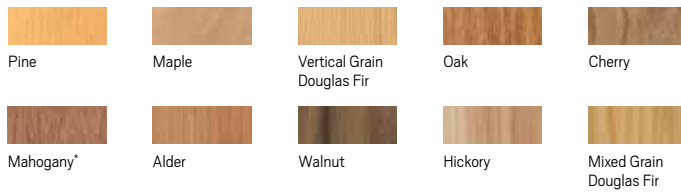

BEAUTIFUL

- Fifty standard exterior colors, seven anodized finishes and custom colors
- Ten distinctive wood species, eleven interior finishes and custom interiors
- Extensive hardware selection, grilles, between-the-glass art glass or patterned glass

INTERIOR OPTIONS

Wood Species

Interior Finish Options

EXTERIOR COLOR OPTIONS

HARDWARE FINISH OPTIONS

Casement & French Casement Hardware Options

Gold, Oil Rubbed Bronze and Pewter are available on Casement windows only.

Push Out Casement Hardware Options

*Actual wood is sapele, a non-endangered species of mahogany, grown in Africa, with color and characteristics of American mahoganies.

Printing limitations prevent exact duplication of colors and replication of finishes. See your Andersen supplier for actual color and finish samples. Naturally occurring variations in grain, color and texture of wood make each window one of a kind. All wood interiors are unfinished unless a painted interior is specified.