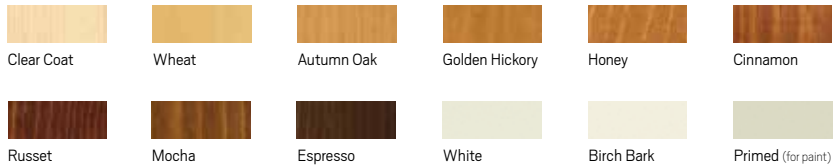

BEAUTIFUL

- Fifty standard exterior colors, seven anodized finishes and custom colors
- Ten distinctive wood species, eleven interior finishes and custom interiors
- Extensive hardware selection, grilles, between-the-glass art glass or patterned glass

INTERIOR OPTIONS

Wood Species

Interior Finish Options

EXTERIOR COLOR OPTIONS

HARDWARE FINISH OPTIONS

Casement & French Casement Hardware Options

Gold, Oil Rubbed Bronze and Pewter are available on Casement windows only.

Push Out Casement Hardware Options

*Actual wood is sapele, a non-endangered species of mahogany, grown in Africa, with color and characteristics of American mahoganies.

Printing limitations prevent exact duplication of colors and replication of finishes. See your Andersen supplier for actual color and finish samples. Naturally occurring variations in grain, color and texture of wood make each window one of a kind. All wood interiors are unfinished unless a painted interior is specified.